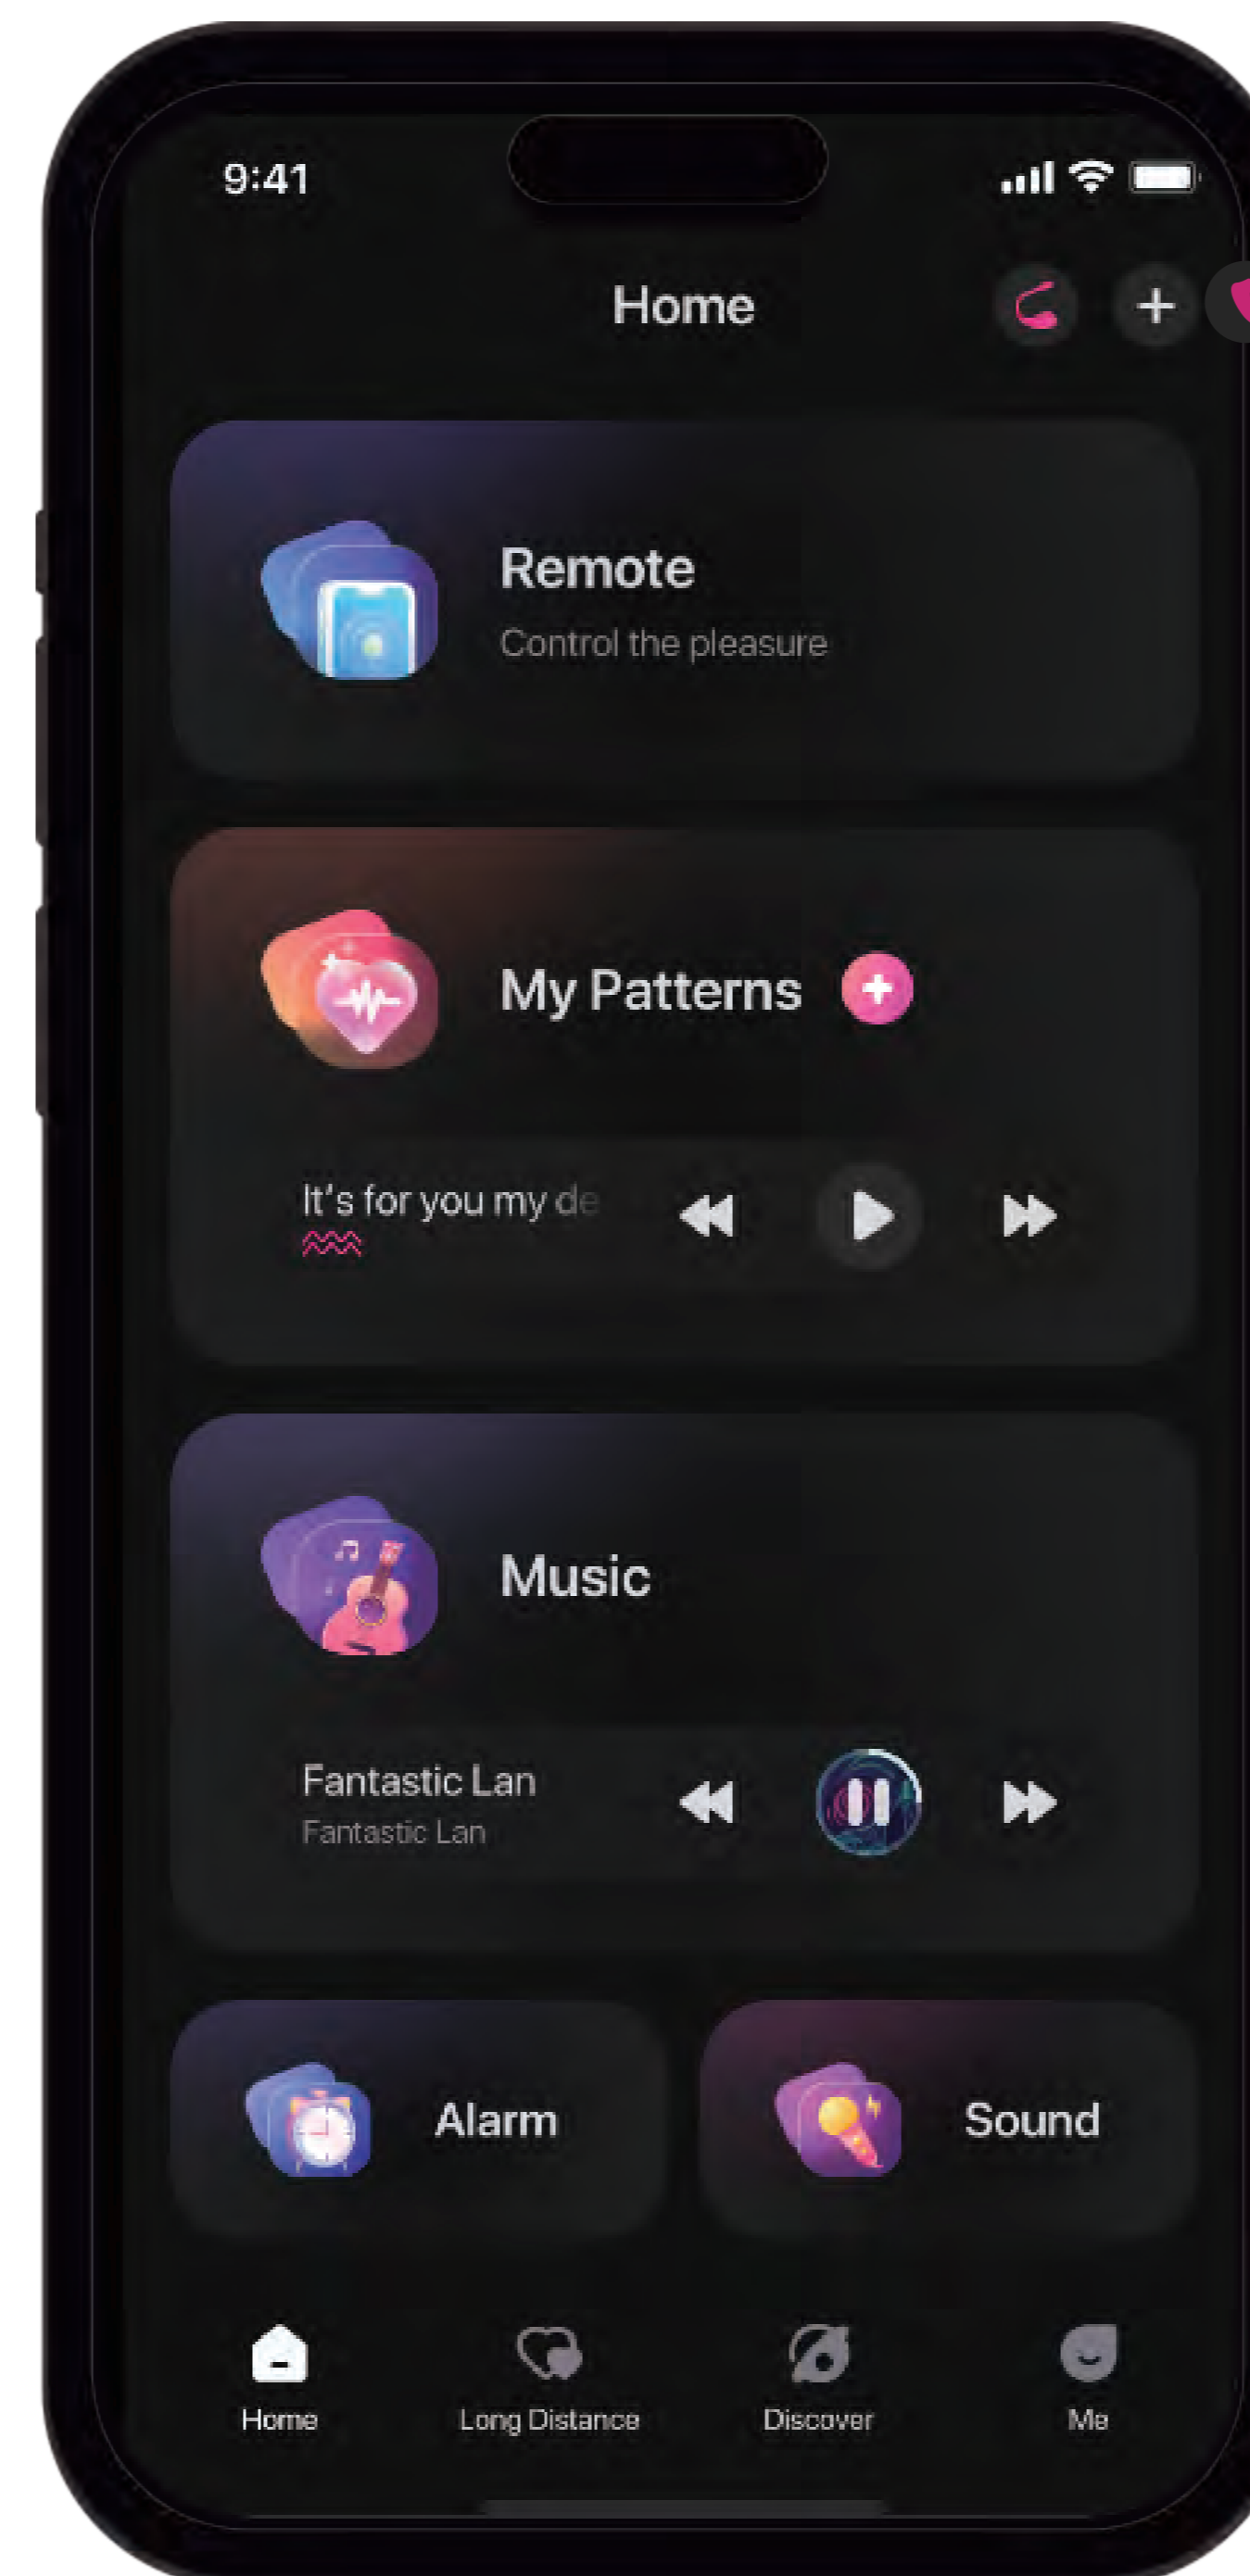

... and many more!

Remote Control

Control any Lovense toy from near or far, wherever you are.

Patterns

Custom vibrations to suit body's needs. Create your own, program your toy, or search our library of more than 100,000+ unique vibes!

Mini Sex Machine Features

Close-Range Control

Unlimited Suction Patterns

Long-Distance Control

Set Suction Levels

Sync to Music

Sound Activated

UP TO 1 HR 18 MIN OF PLAYTIME

Download

LOVENSE