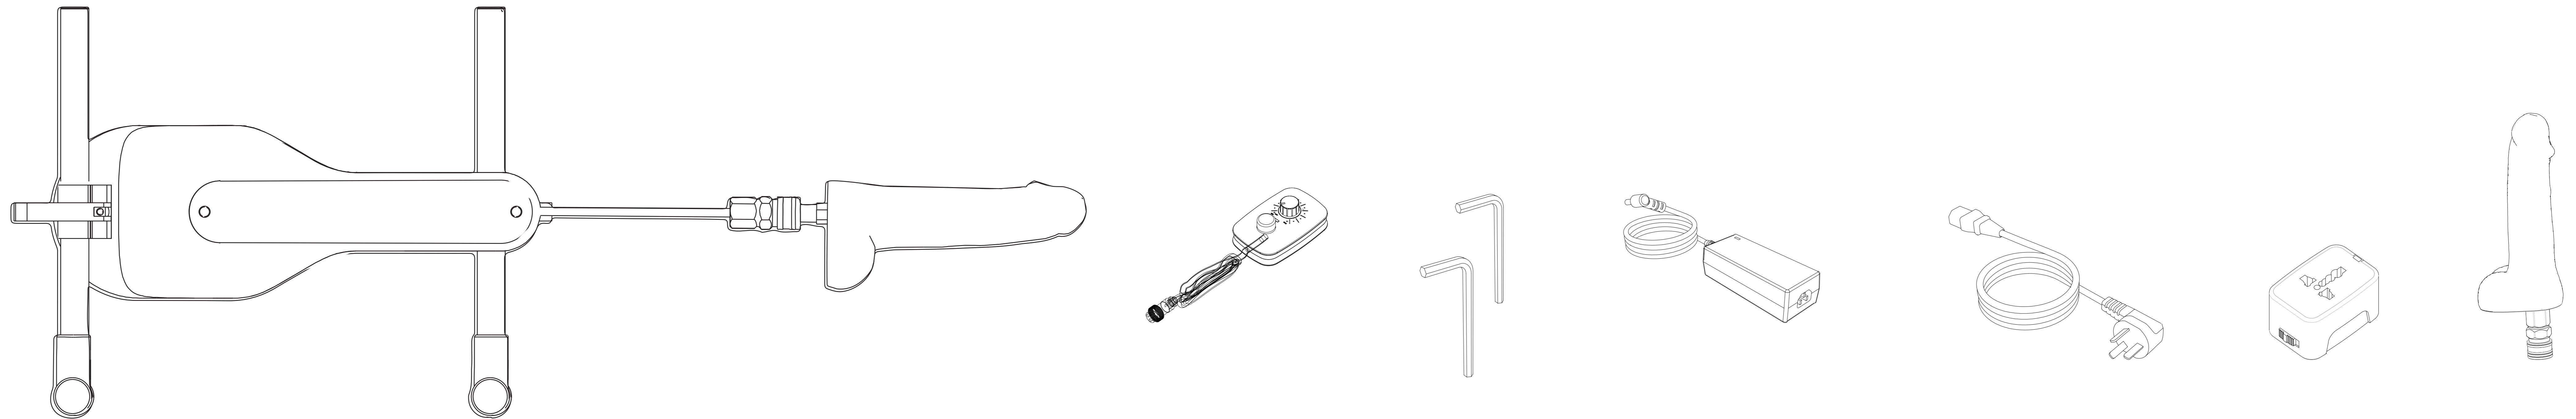

Lightweight

70% lighter than the Lovense Sex Machine, efficiently reducing shipping costs.

Versatile

Offers a variety of heights and angles for each position needed, with an adjustable stroke length of 3-7.5cm.

LOVENSE

Product Specs

- Dimensions: 534*252*292mm
- Materials: PC+ABS+GF10%+acrylic
- Gross weight: 3.2KG
- Adjustable angle: 33°
- Thrusting stroke length: 3-7.5cm
- Self lubricating design: Yes
- Dildo height: 8-27cm
- Power cable: 2.7m
- Control method: Control box knob + APP
- Dildo attachment method: Universal Vac-U_Lock interface

Motor

- Motor model: 523
- Single operation life: 1200h
- Max stroke speed: 260 times/min
- Max noise level: 60dB

Packing Information

- Package size: 378*218*184mm
- Gross weight: 3.2KG
- Packing list: Main Body *1, Legs*2,Rod *1, Hex Wrench (3mm*1)(5mm*1), Dildo *1, Control Box *1, Power Supply *1, Power Plug *1, Universal Power Adapter *1 (Not included in regions that use Type B power outlets.)