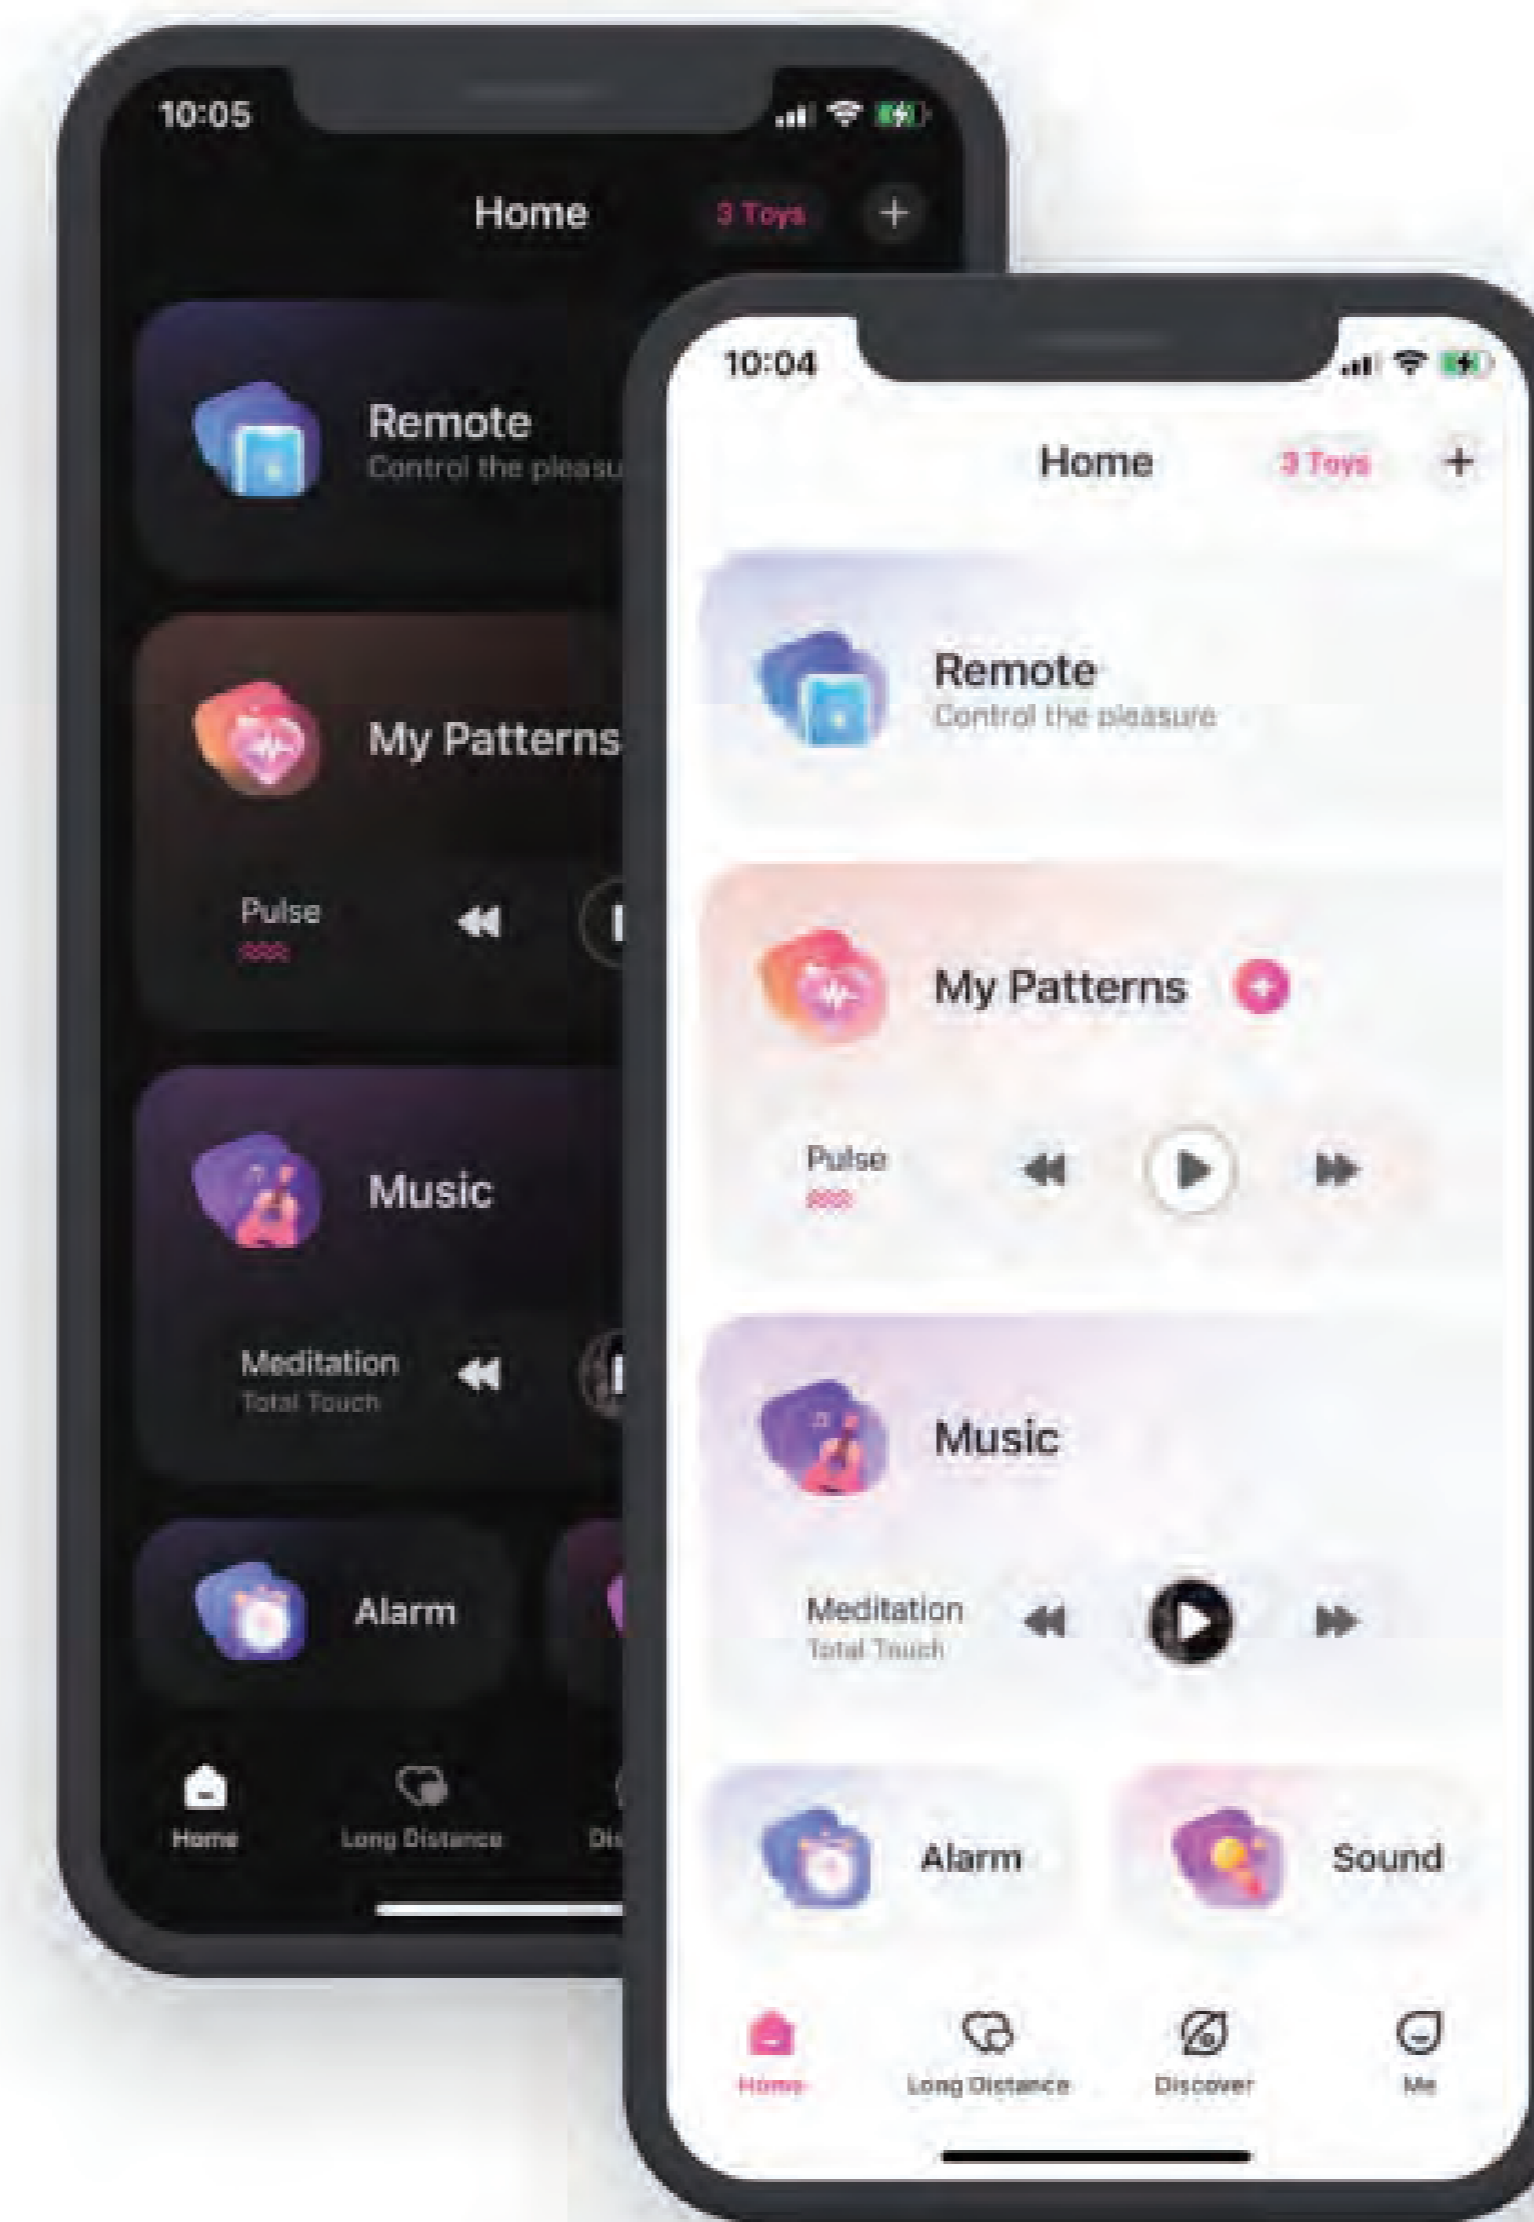

Endless App Opportunities

Long Distance

Maintain intimacy with your loved one. Sync your toys together or have long-distance sex with a video or voice call.

Group Control

Take group chat to a whole new level with Lovense toys.

... and many more!

Remote Control

Control any Lovense toy from near or far, wherever you are.

Patterns

Custom vibrations to suit body's needs. Create your own, program your toy, or search our library of more than 100,000+ unique vibes!

Mini Sex Machine Features

Close-Range Control

Unlimited Suction Patterns

Long-Distance Control

Set Suction Levels

Sync to Music

Sound Activated

UP TO 1 HR 18 MIN OF PLAYTIME