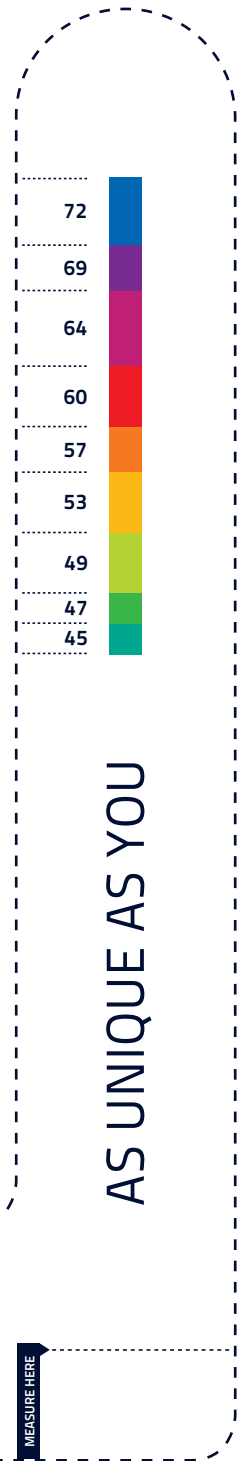

## It could be more than you expected.

## Step by step. That's how easy it is.

**01.** Cut off the **MY.SIZE PRO** measuring tape on the dotted line.

**02.** Carefully place the measuring tape on the widest part of the erect penis. See the recommended width at the arrow.

**IMPORTANT:** Be careful of sharp paper edges when cutting off the tape!

**03.** An initial recommendation - try out different sizes and this width.

It's about your sensitivity levels - and what you want.