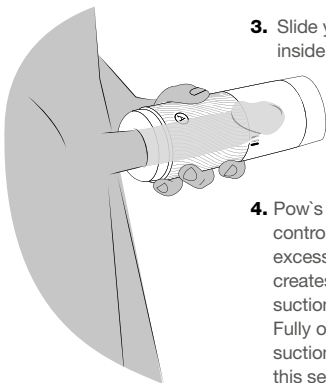

일본어

한국인

繁體中文

Index

Get to know your Pow	6
Start your Journey	10
Cleaning	12
General Information	14

Get to know your Pow

Arcwave Pow is a premium manual stroker with suction control, CleanTech Silicone sleeve, and dual entry. Pow's intuitive silicone tightens pleasurably during use, while the Suction Control creates intense suction for a new and incredible climax.

- ✓ Before using your Pow, pull out the inner sleeve.

1. Remove the protector lid with ventilation holes.

2. For the best experience, add ARCWAVE water based lube to your toy and to your penis.

3. Slide your penis inside.

4. Pow's suction control removes excess air and creates a pleasurable suction during use. Fully opening the suction control stops this sensation.

A small tip

- ✓ Pow's sleeve has two different openings that can both be used to vary tightness.
- ✓ Adequate lubrication is advised for better pleasure.
- ✗ This toy requires lube, which is not included.