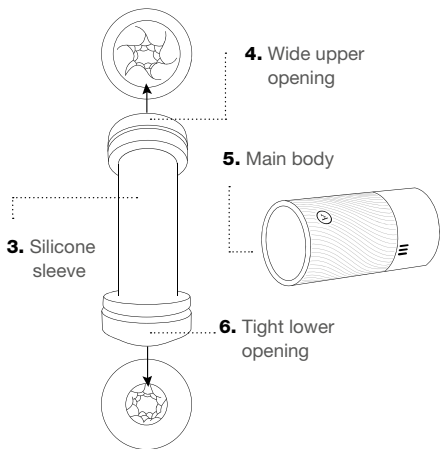

일본어

한국인

繁體中文

Index

Get to know your Pow	6
Start your Journey	10
Cleaning	12
General Information	14

Get to know your Pow

Arcwave Pow is a premium manual stroker with suction control, CleanTech Silicone sleeve, and dual entry. Pow's intuitive silicone tightens pleasurably during use, while the Suction Control creates intense suction for a new and incredible climax.

CleanTech Silicone

Suction Control

Quick Clean Helix

Ventilation Lids

Get to know your Pow

- 1.** Upper protector lid with suction control opening

- 2.** Lower protector lid with ventilation holes

Start your Journey