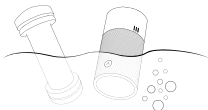

Cleaning

Quick Clean

- 1.** Remove the lids.
Rinse out the silicone sleeve directly under running water.

- 2.** Use ARCWAVE Toy Cleaner inside and outside of the product for best results.

- 3.** Leave it on the lid with ventilation holes for easy air drying.

Deep Cleaning

1. Remove the silicone sleeve from the main body.

2. Turn the silicone sleeve inside out.

3. Clean the sleeve and main body with water and antibacterial soap or ARCWAVE Toy Cleaner.

4. Dry the sleeve and the main body with a towel or let it air dry.