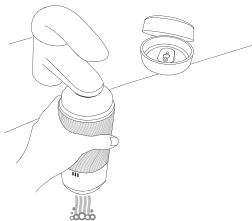

Cleaning

Quick Clean

1. **1.** Remove the lids.
   Rinse out the silicone sleeve directly under running water.